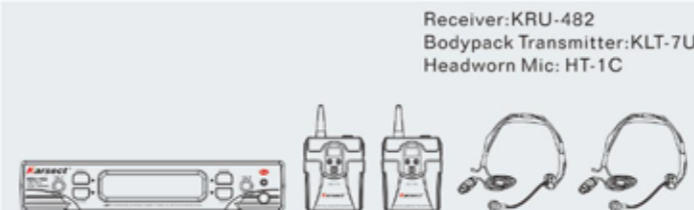

HEADWORN

Receiver:KRU-482
Bodypack Transmitter:KLT-7U
Headworn Mic: HT-1C