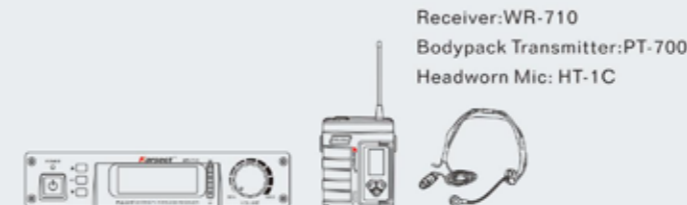

HEADWORN

Receiver:WR-710
Bodypack Transmitter:PT-700
Headworn Mic: HT-1C